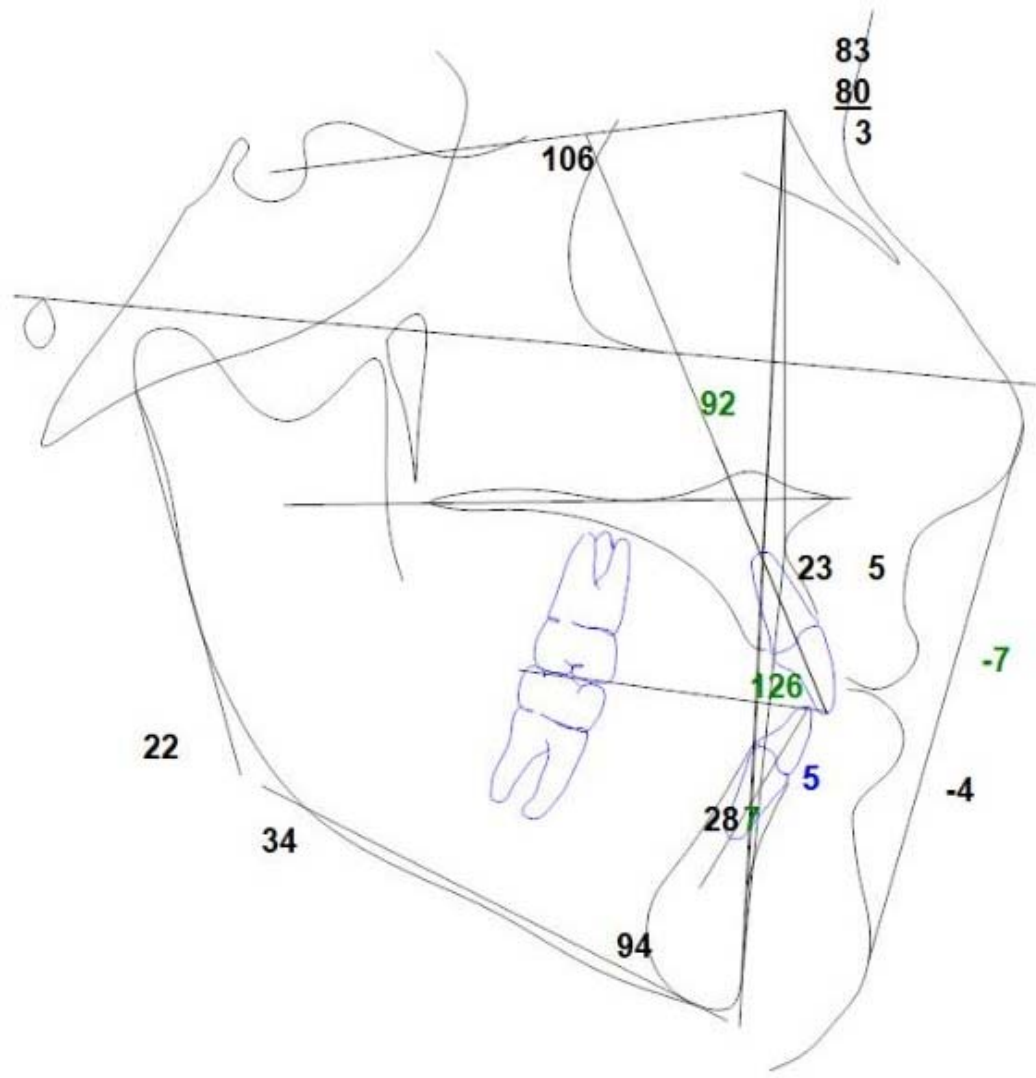

Quick Ceph® Studio

Quick Ceph® Studio

R

L

ANATOMAGE  
10/26/2016

Lower Jaw

Facial Trough

Preview

2