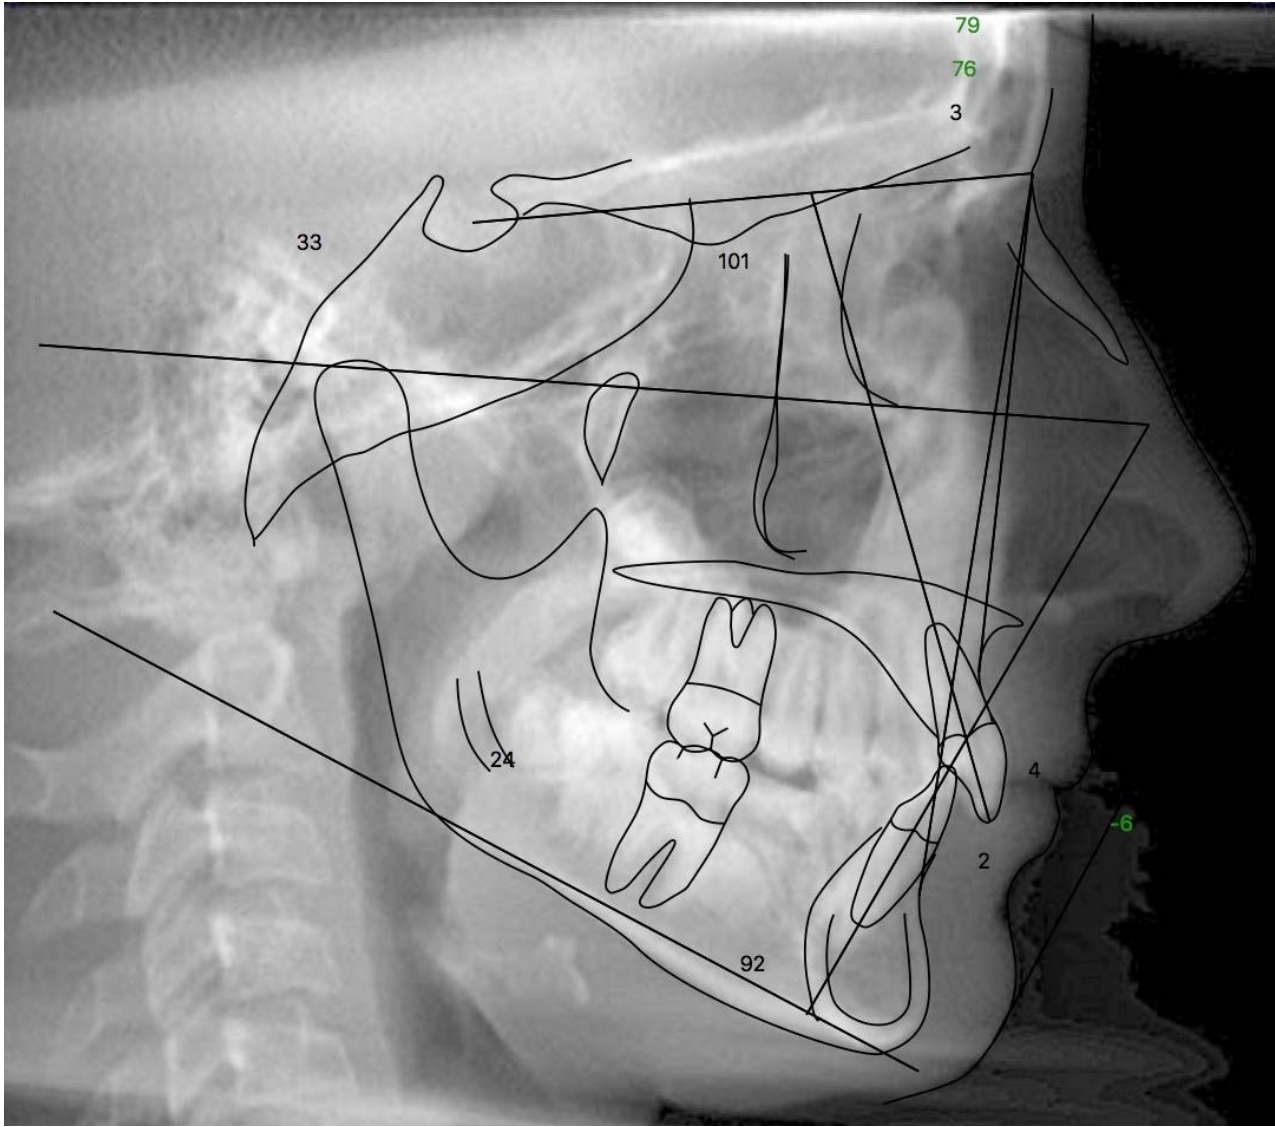

Quick Ceph® Studio

Quick Ceph® Studio

R

L

ANATOMAGE  
10/26/2016

Lower Jaw

Facial Trough

Preview